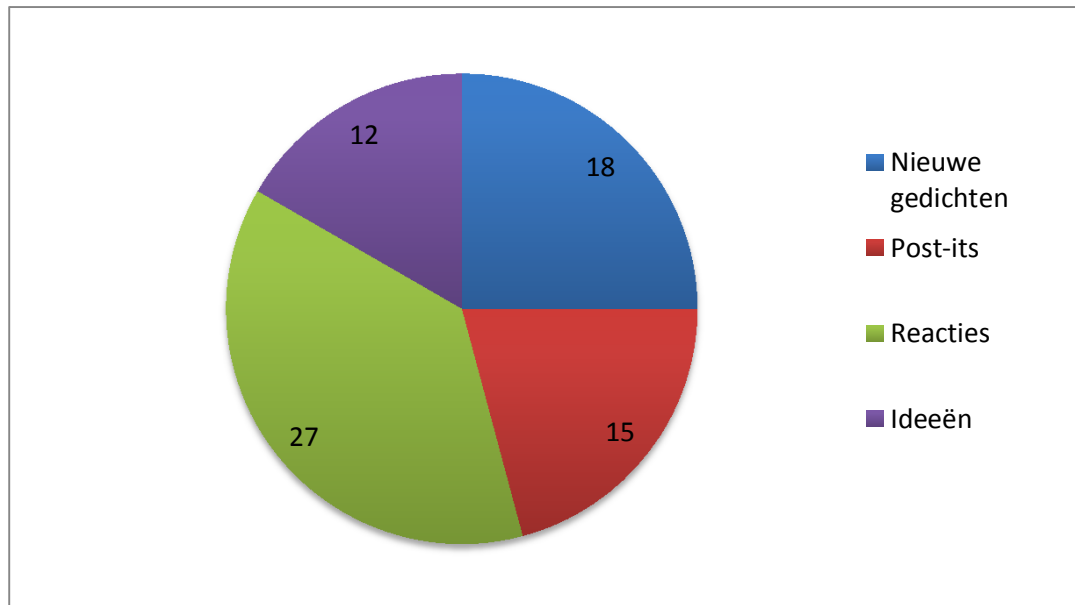

# Klassement MeToYou (1999)

## Klassement MeToYou (1999)

14 sept. 2012	0	0	0	0	0	63
13 sept. 2012	0	0	0	0	0	63
12 sept. 2012	0	0	0	0	0	63
11 sept. 2012	0	0	0	0	0	63
10 sept. 2012	0	0	0	0	0	63
9 sept. 2012	0	0	0	0	0	63
8 sept. 2012	0	0	0	0	0	63
7 sept. 2012	0	0	0	0	0	63
6 sept. 2012	0	0	0	0	0	63
5 sept. 2012	0	0	0	1	4	63
4 sept. 2012	1	4	0	0	10	59
3 sept. 2012	0	0	0	0	0	49
2 sept. 2012	0	0	0	0	0	49
1 sept. 2012	0	0	1	0	3	49
31 aug. 2012	0	0	0	0	0	46
30 aug. 2012	0	0	0	0	0	46
29 aug. 2012	0	0	0	0	0	46
28 aug. 2012	0	0	0	0	0	46
27 aug. 2012	0	0	0	0	0	46
26 aug. 2012	0	0	0	0	0	46
25 aug. 2012	0	0	0	0	0	46
24 aug. 2012	0	0	0	0	0	46
23 aug. 2012	0	0	0	0	0	46
22 aug. 2012	0	0	0	0	0	46
21 aug. 2012	0	0	0	0	0	46